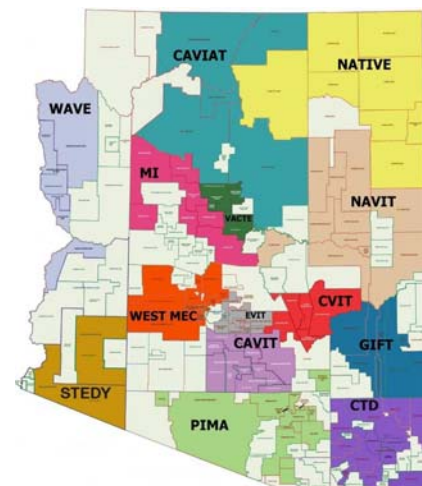

Arizona Career Technological Education Districts | CTEDs

Northeast Arizona Technological Institute of Vocational Education |

NATIVE

- Chinle Unified School District
- Ganado Unified School District
- Kayenta Unified School District
- Pinon Unified School District
- Red Mesa Unified School District
- Sanders Unified School District
- Tuba City Unified School District
- Window Rock Unified School District

PIMA County JTED

- Ajo Unified School District
- Amphitheater Unified School District
- Catalina Foothills Unified School District
- Flowing Wells Unified School District
- Baboquivari Unified School District
- Marana Unified School District
- Mammoth San Manuel Unified School District
- Nogales Unified School District
- Santa Cruz Valley Unified School District
- Sahuarita Unified School District
- Sunnyside Unified School District
- Tanque Verde Unified School District
- Tucson Unified School District
- Vail Unified School District

Valley Academy for Career and Technology Education | VACTE

- Camp Verde Unified School District
- Clarkdale-Jerome Elementary School District
- Cottonwood-Oak Creek Elementary School District
- Mingus Union High School District
- Sedona-Oak Creek Joint Unified School District

Western Arizona Vocational Education |

WAVE

- Colorado River Union High School District
- Kingman Unified School District
- Kingman Academy of Learning District
- Lake Havasu Unified School District
- Mohave Accelerated Schools
- Parker Unified School District
- Telesis Preparatory Academy

Western Maricopa Education Center |

West-MEC

- Agua Fria Union High School District
- Buckeye Union High School District
- Cartwright Elementary School District
- Deer Valley Unified School District
- Dysart Unified School District
- Glendale Union High School District
- Paradise Valley Unified School District
- Pendergast Elementary School District
- Peoria Unified School District
- Saddle Mountain Unified School District
- Tolleson Union High School District
- Wickenburg Unified School District

Southwest Technical Education District of Yuma | STEDY

- Yuma Union High School District
- Antelope Union High School District

Revised 7/13/18