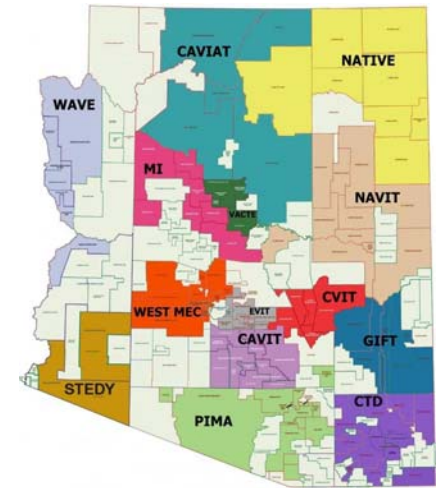

Arizona Career Technological Education Districts | CTEDs

Central Arizona Valley Institute of Technology | CAVIT

- Casa Grande Union High School District
- Coolidge Unified School District
- Florence Unified School District
- Maricopa Unified School District
- Santa Cruz Valley Union High School District

Cobre Valley Institute of Technology | CVIT

- Globe Unified School District
- Hayden-Winkelman Unified School District
- Miami Unified School District
- San Carlos Unified School District
- Superior Unified School District